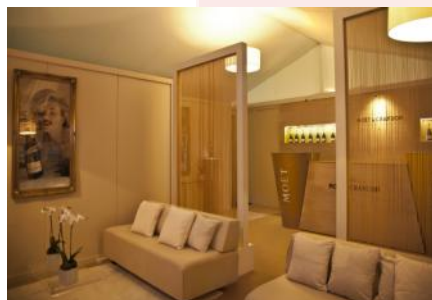

Moët Champagne Bar, ATP Tennis Finals, The O2

Creator was recently commissioned to build and install a champagne bar and hospitality area for Moët at the Barclays ATP World Tour tennis finals at The O2. We did not disappoint, creating a luxurious lounge area and bar, furnished and finished to the highest standard, befitting this world-renowned brand.